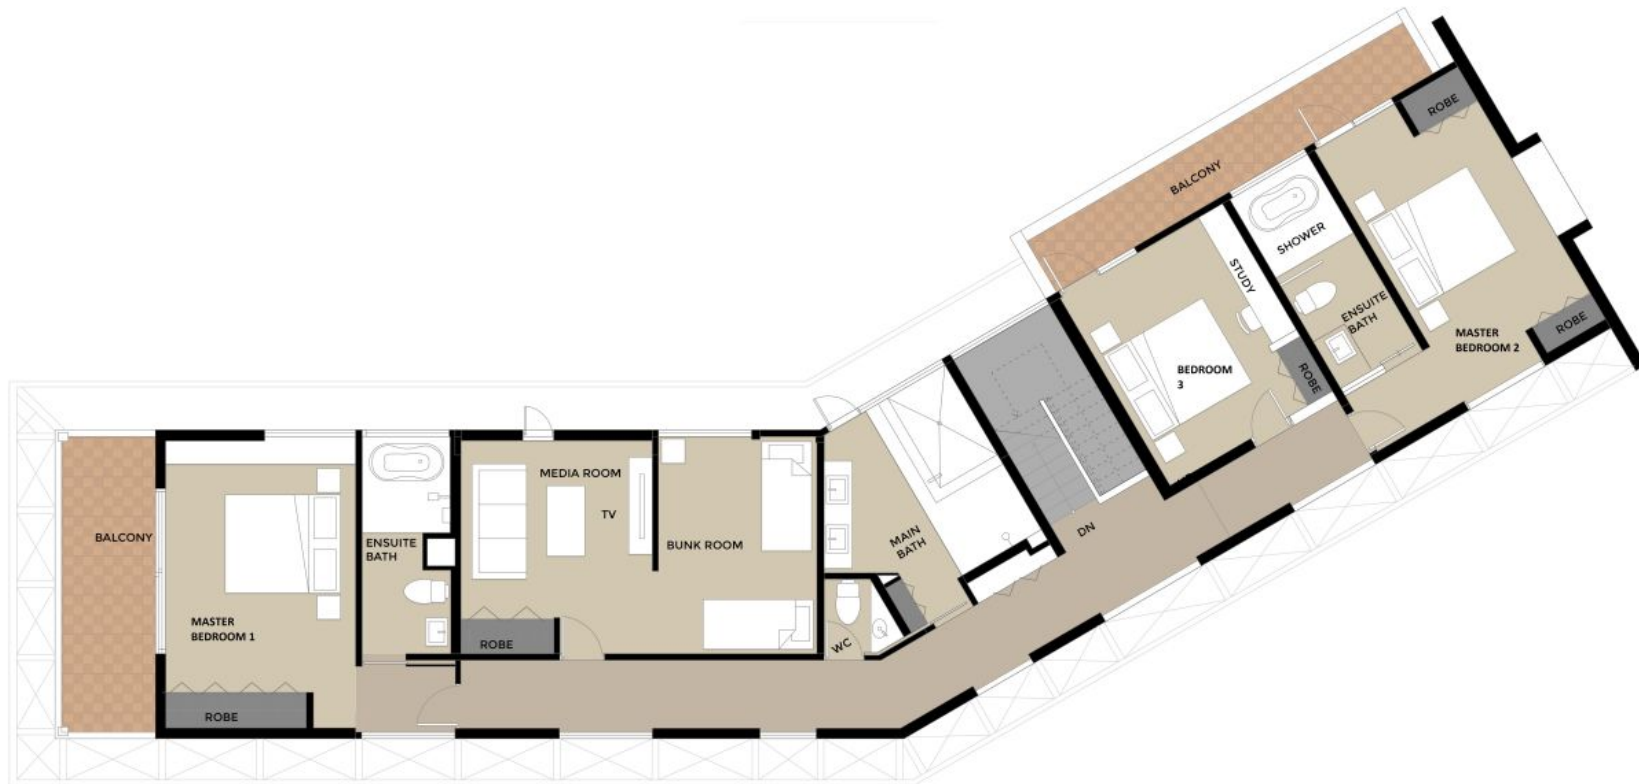

YUKIHO
GROUND FLOOR

TOTAL HOUSE AREA:
299 M2

YUKIHYO
FIRST FLOOR

TOTAL HOUSE AREA:
299 M2