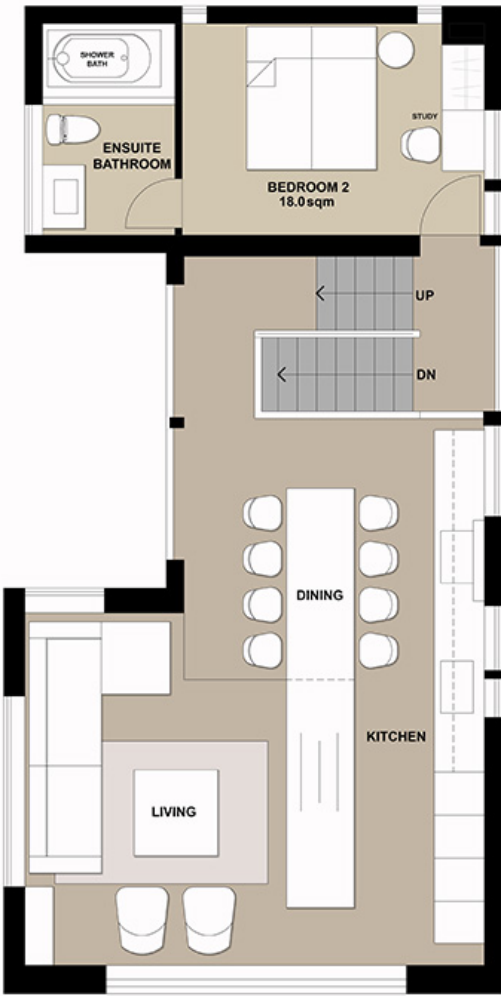

**ODILE**  
FIRST FLOOR

TOTAL HOUSE AREA: 220 sqm

**ODILE**  
**SECOND FLOOR**

**ODILE  
THIRD FLOOR**