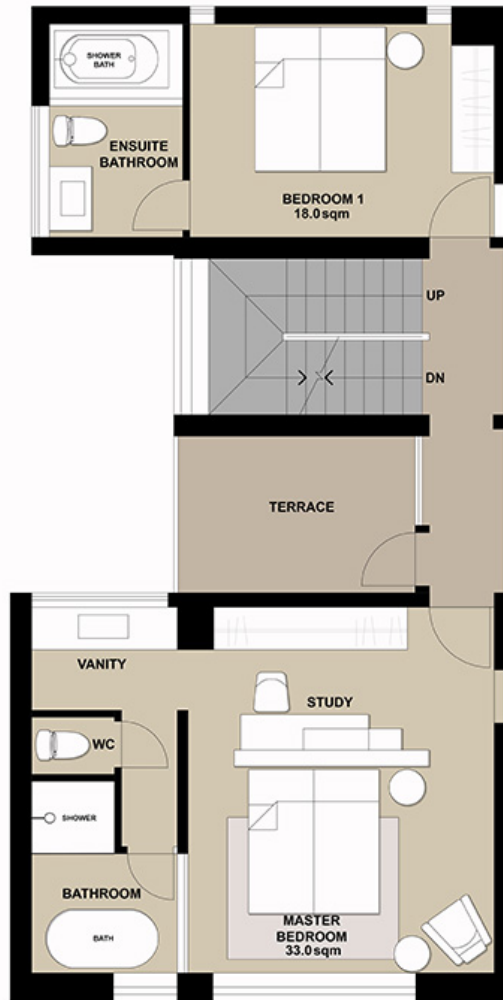

**ODILE**  
FIRST FLOOR

TOTAL HOUSE AREA: 220 sqm

**ODILE**  
**SECOND FLOOR**

**ODILE  
THIRD FLOOR**